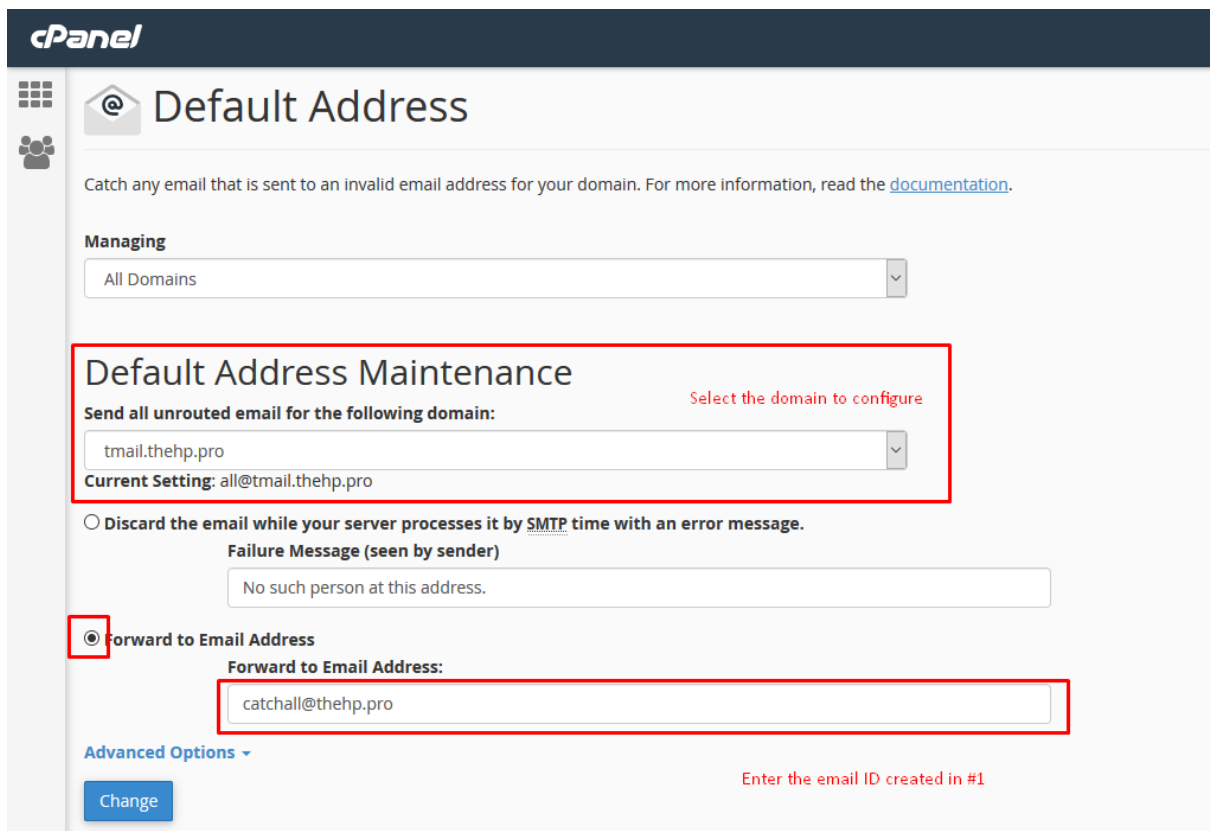

#2 – Forwarding all emails to above created email ID.

Repeat above step #2 for all domains you want to configure under TMail Script.