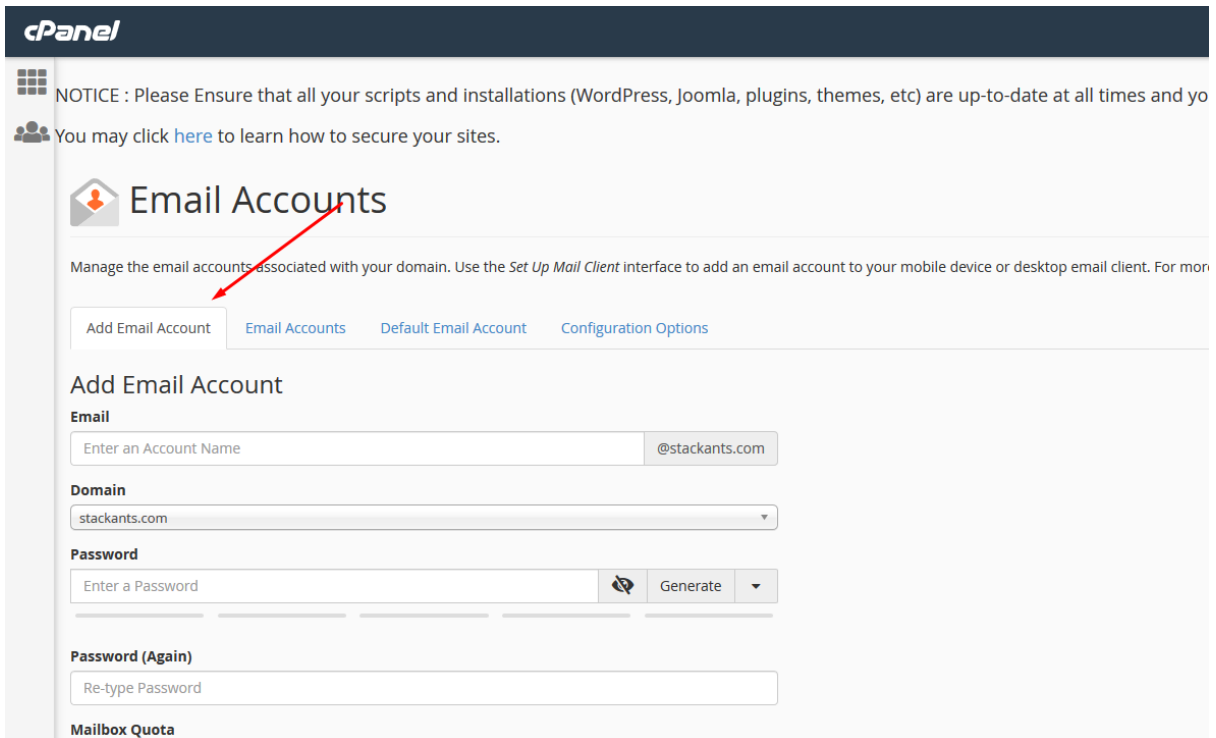

Installation and Setup (cPanel)

#1 – Create a new Email Account for catching all Email