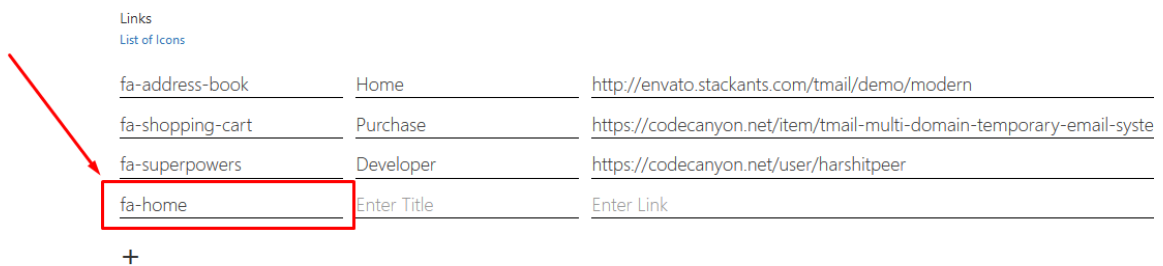

Paste in the textbox provided