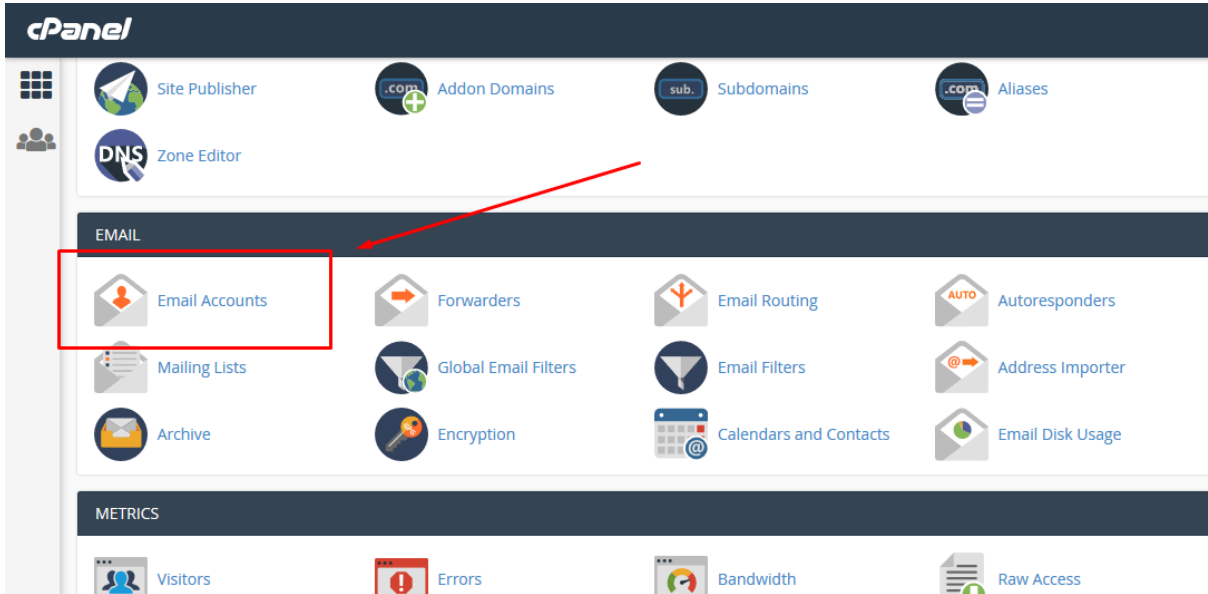

Installation and Setup (cPanel)

#1 – Create a new Email Account for catching all Email